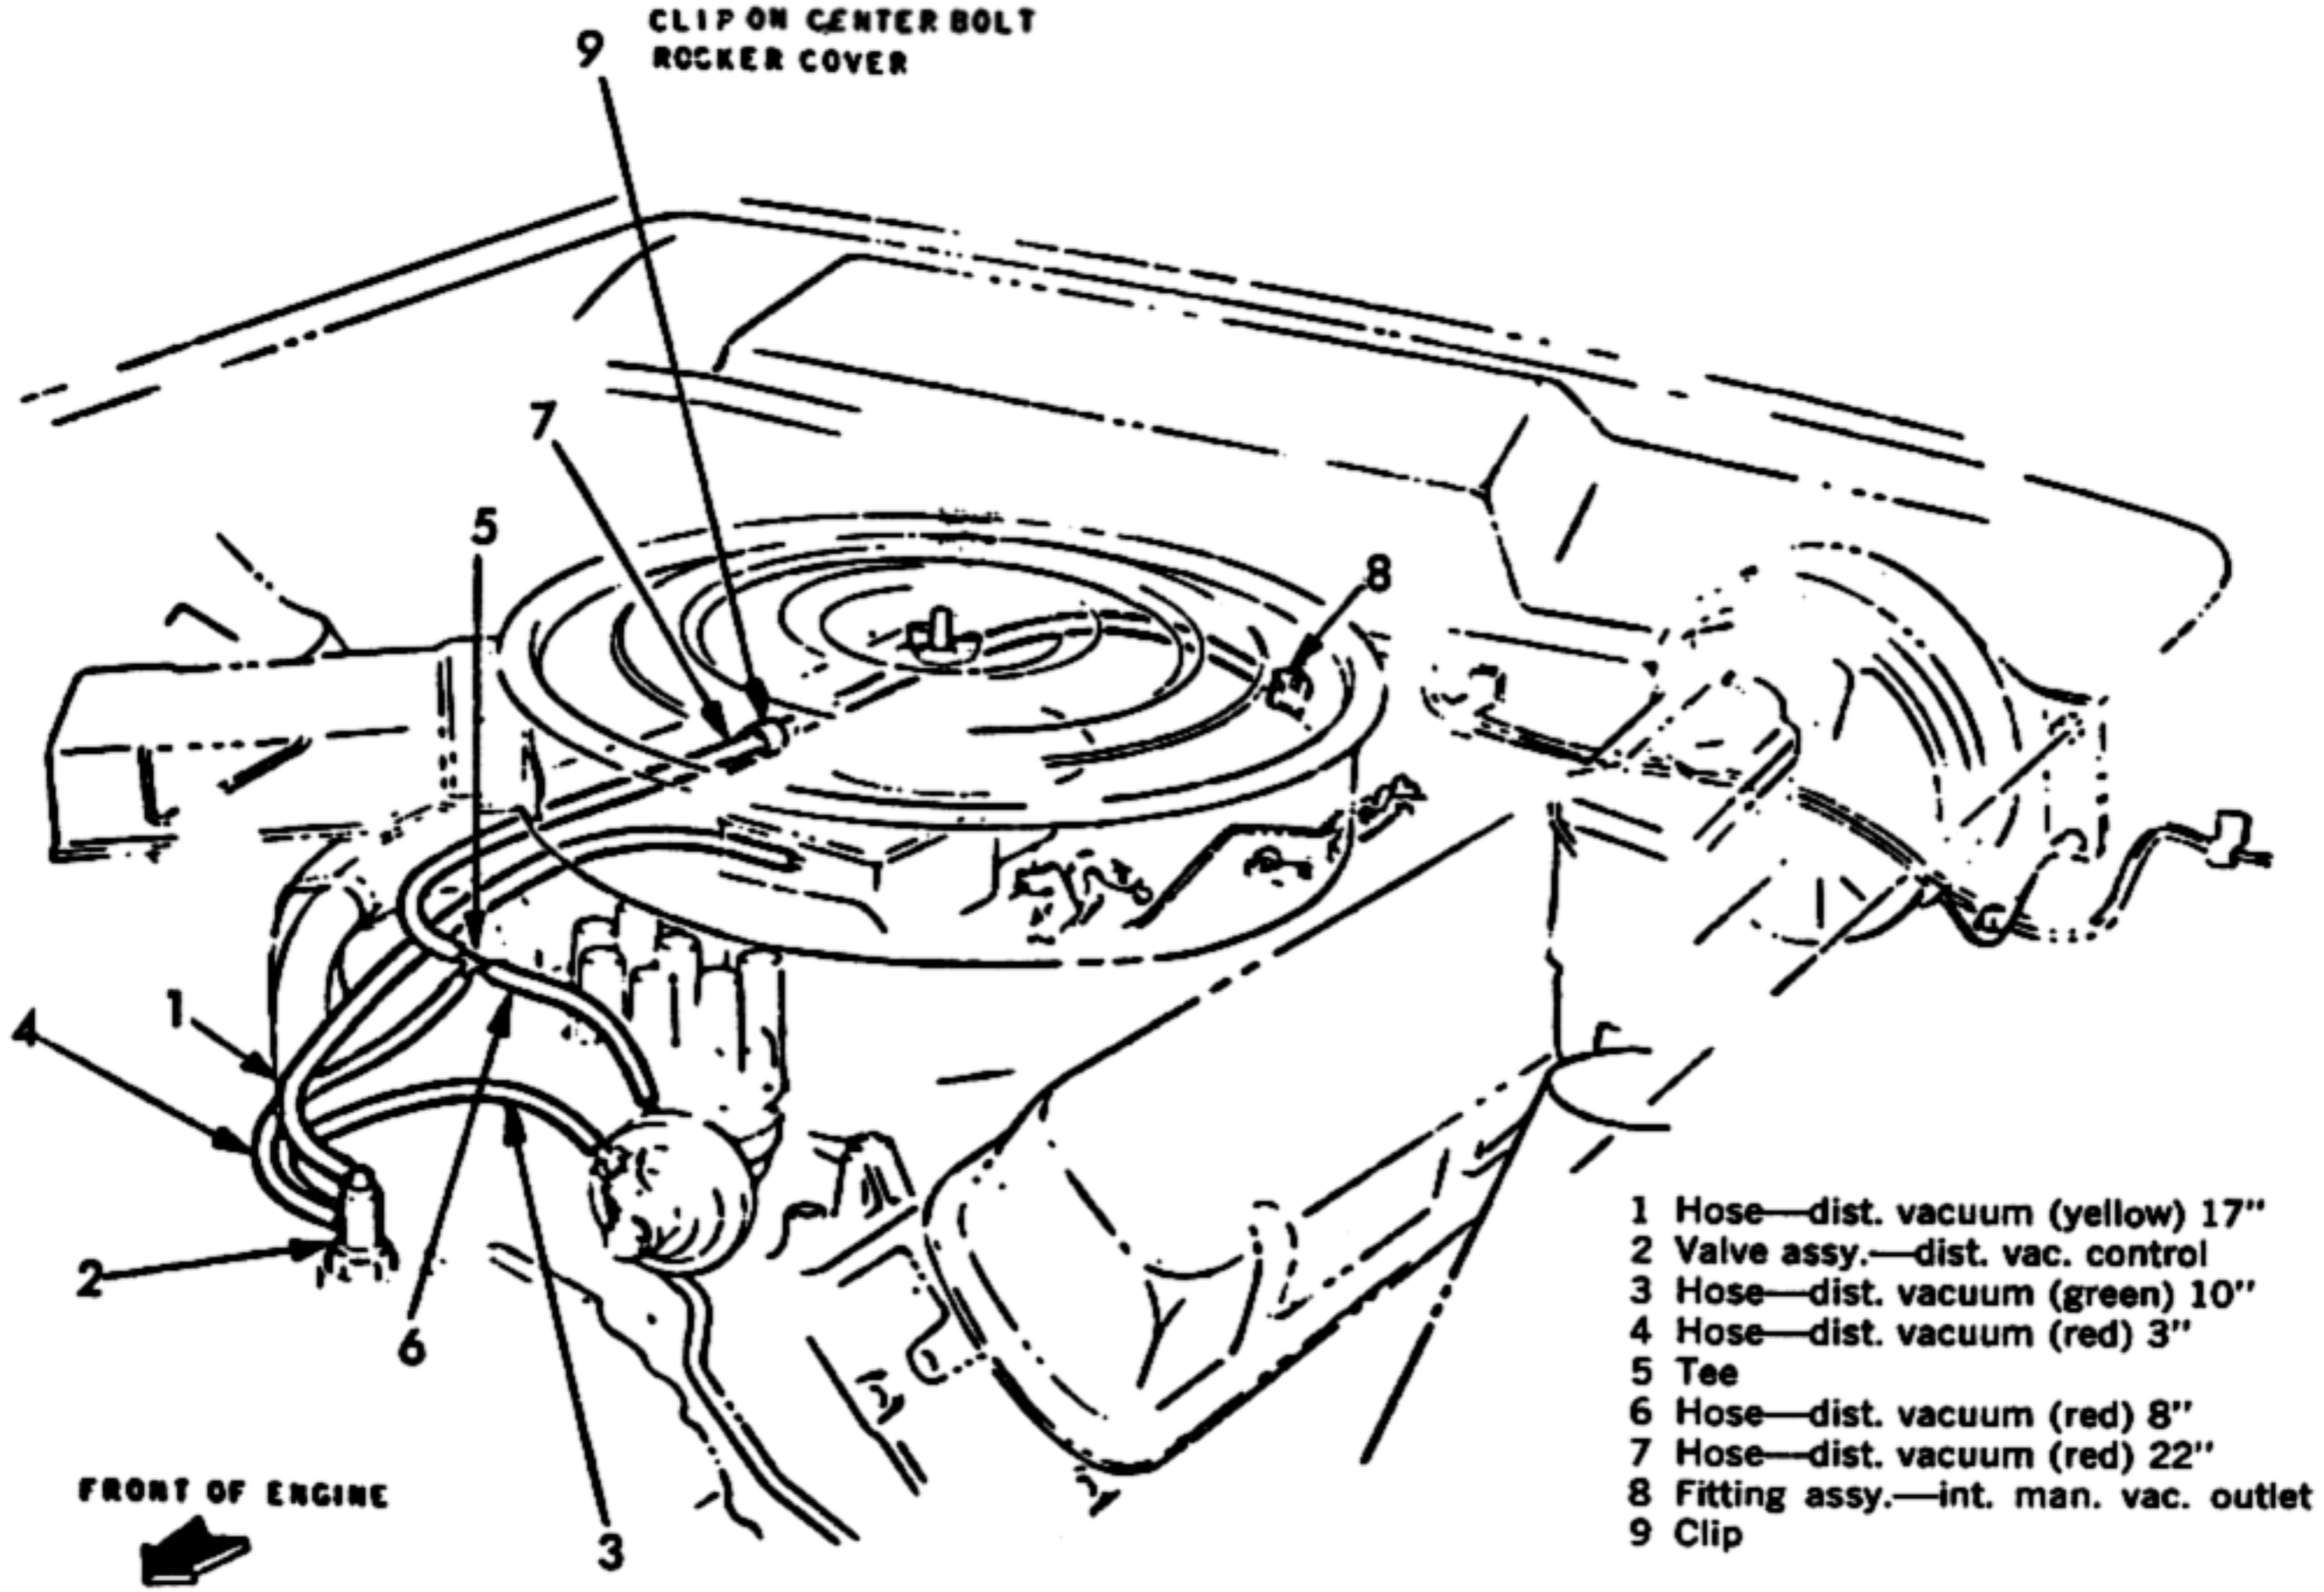

CLIP ON CENTER BOLT  
ROCKER COVER

FRONT OF ENGINE

- 1 Hose—dist. vacuum (yellow) 17"
- 2 Valve assy.—dist. vac. control
- 3 Hose—dist. vacuum (green) 10"
- 4 Hose—dist. vacuum (red) 3"
- 5 Tee
- 6 Hose—dist. vacuum (red) 8"
- 7 Hose—dist. vacuum (red) 22"
- 8 Fitting assy.—int. man. vac. outlet
- 9 Clip