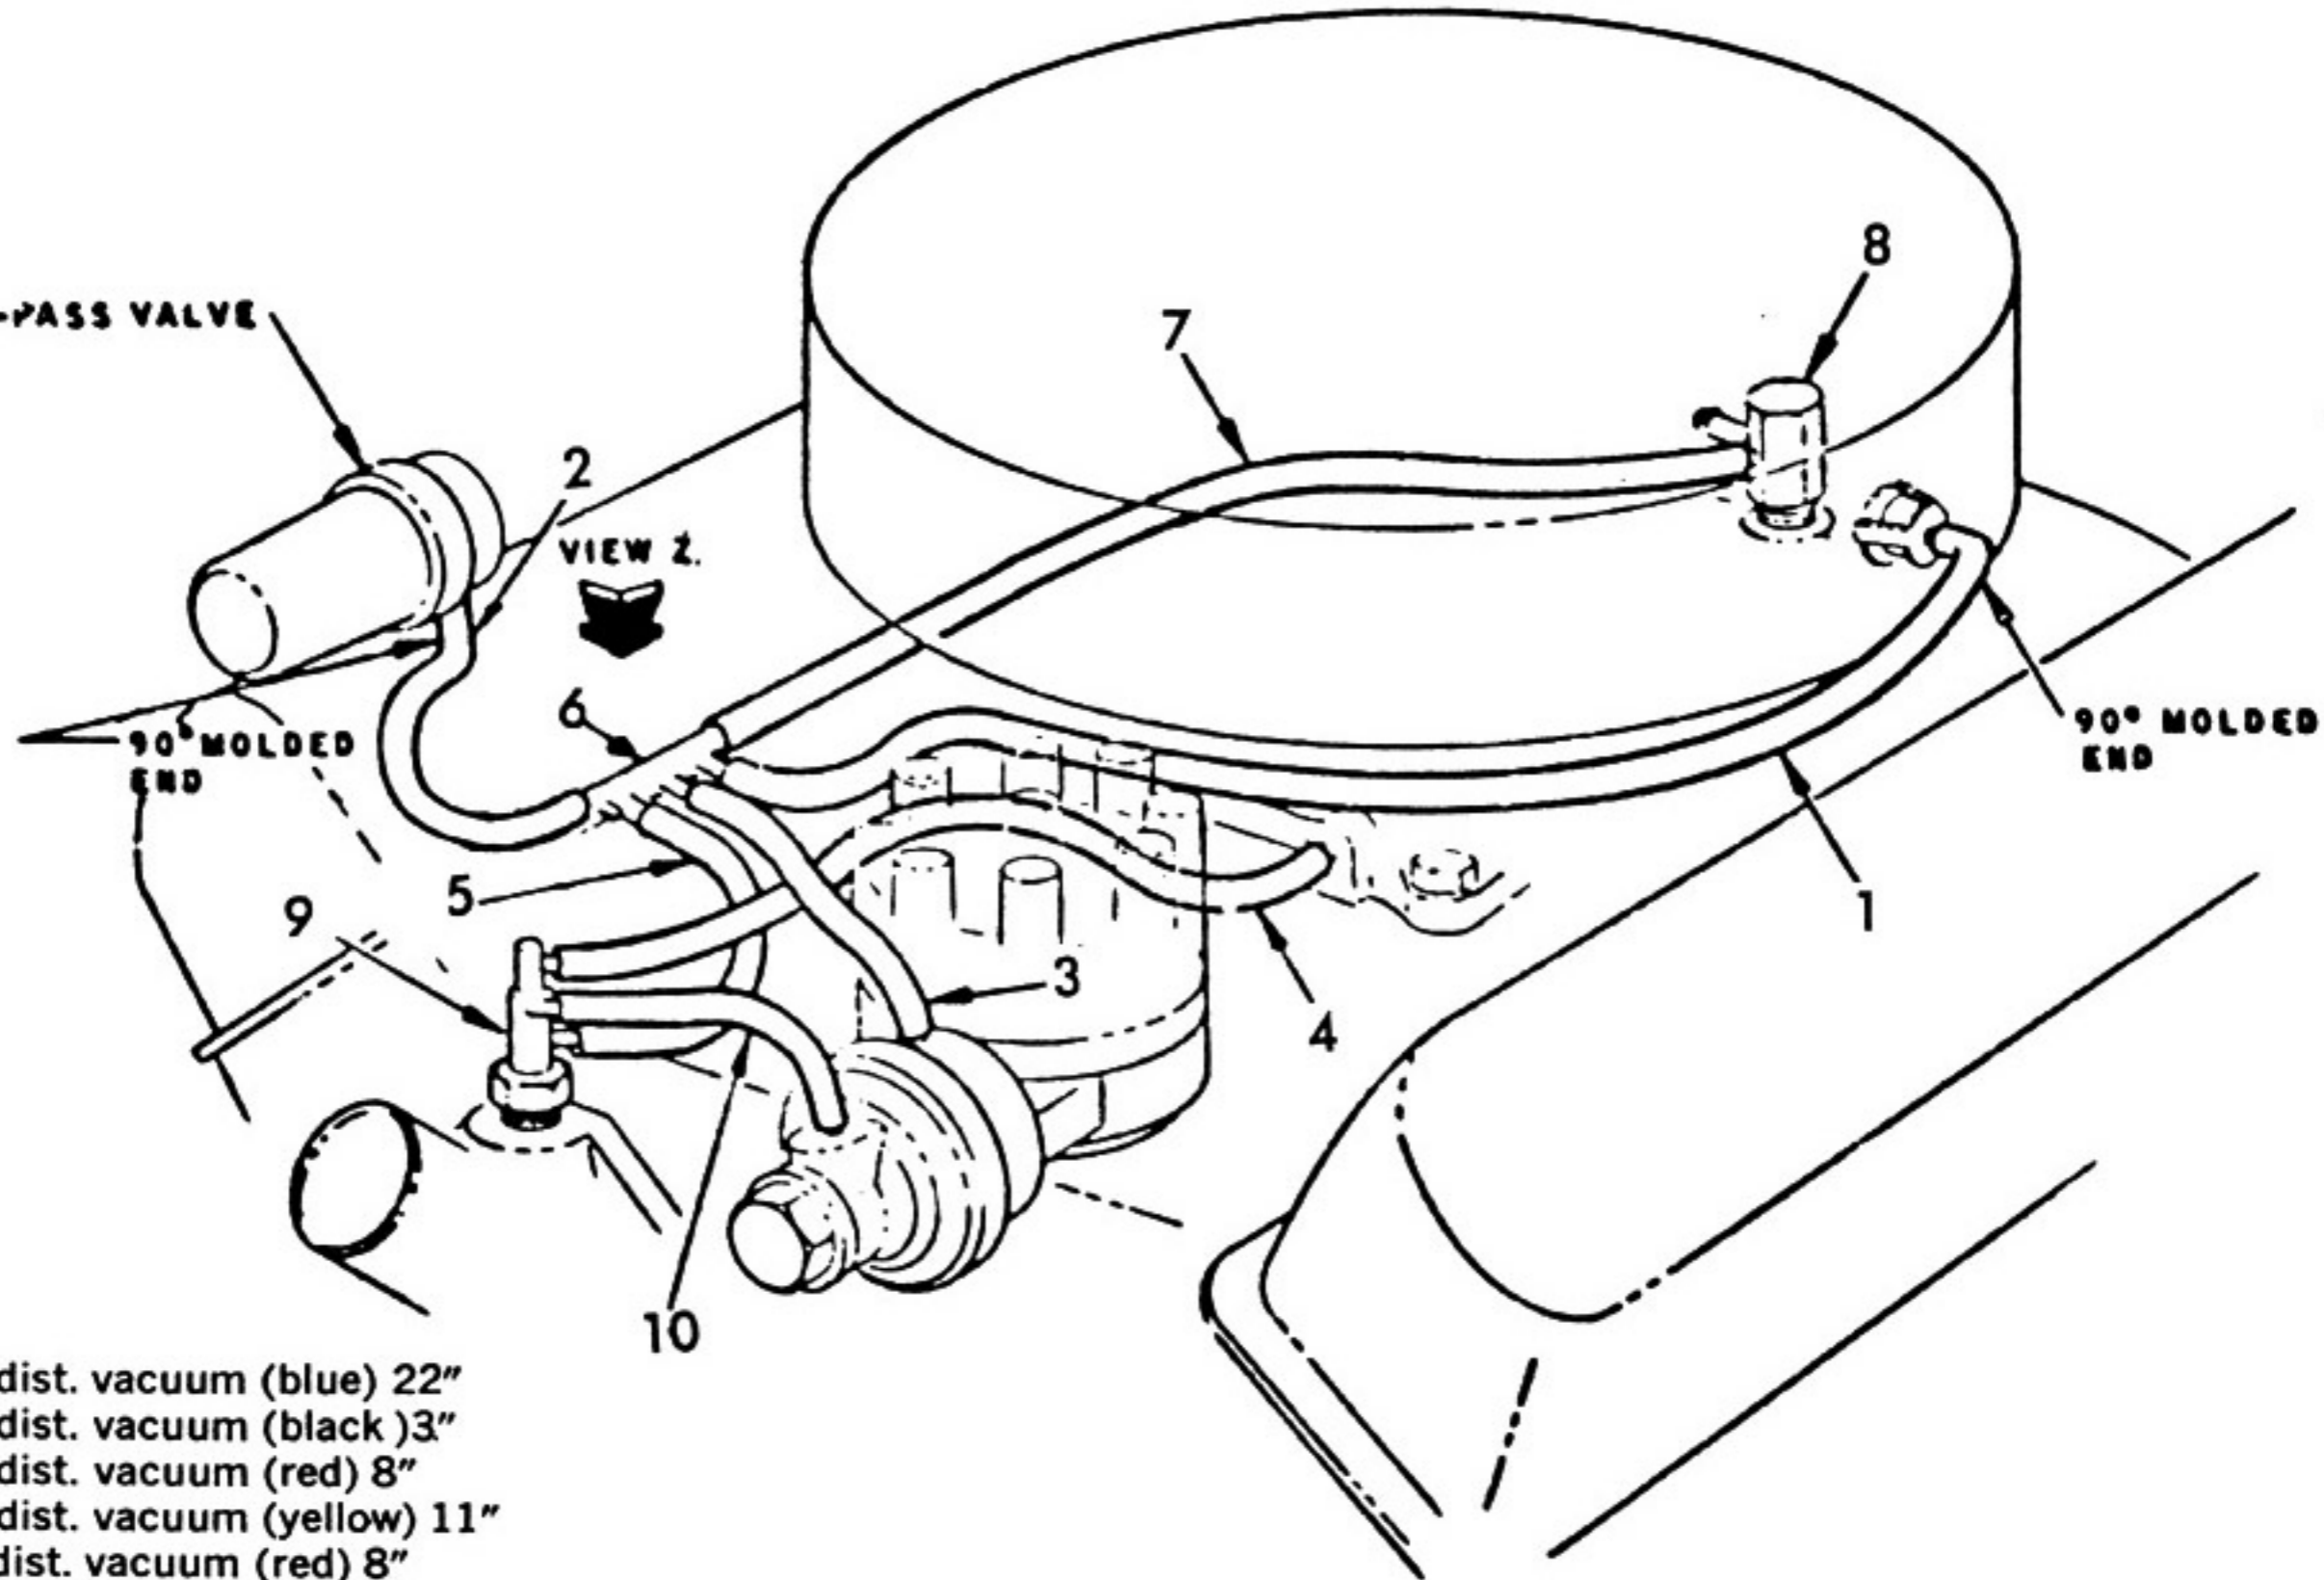

AIR BY-PASS VALVE

- 1 Hose—dist. vacuum (blue) 22"
- 2 Hose—dist. vacuum (black) 3"
- 3 Hose—dist. vacuum (red) 8"
- 4 Hose—dist. vacuum (yellow) 11"
- 5 Hose—dist. vacuum (red) 8"
- 6 Tee—5 way
- 7 Hose—dist. vacuum (black) 17"
- 8 Fitting assy.—int. man. vac. outlet
- 9 Valve assy.—dist. vac. control
- 10 Hose—dist. vacuum (red) 8"