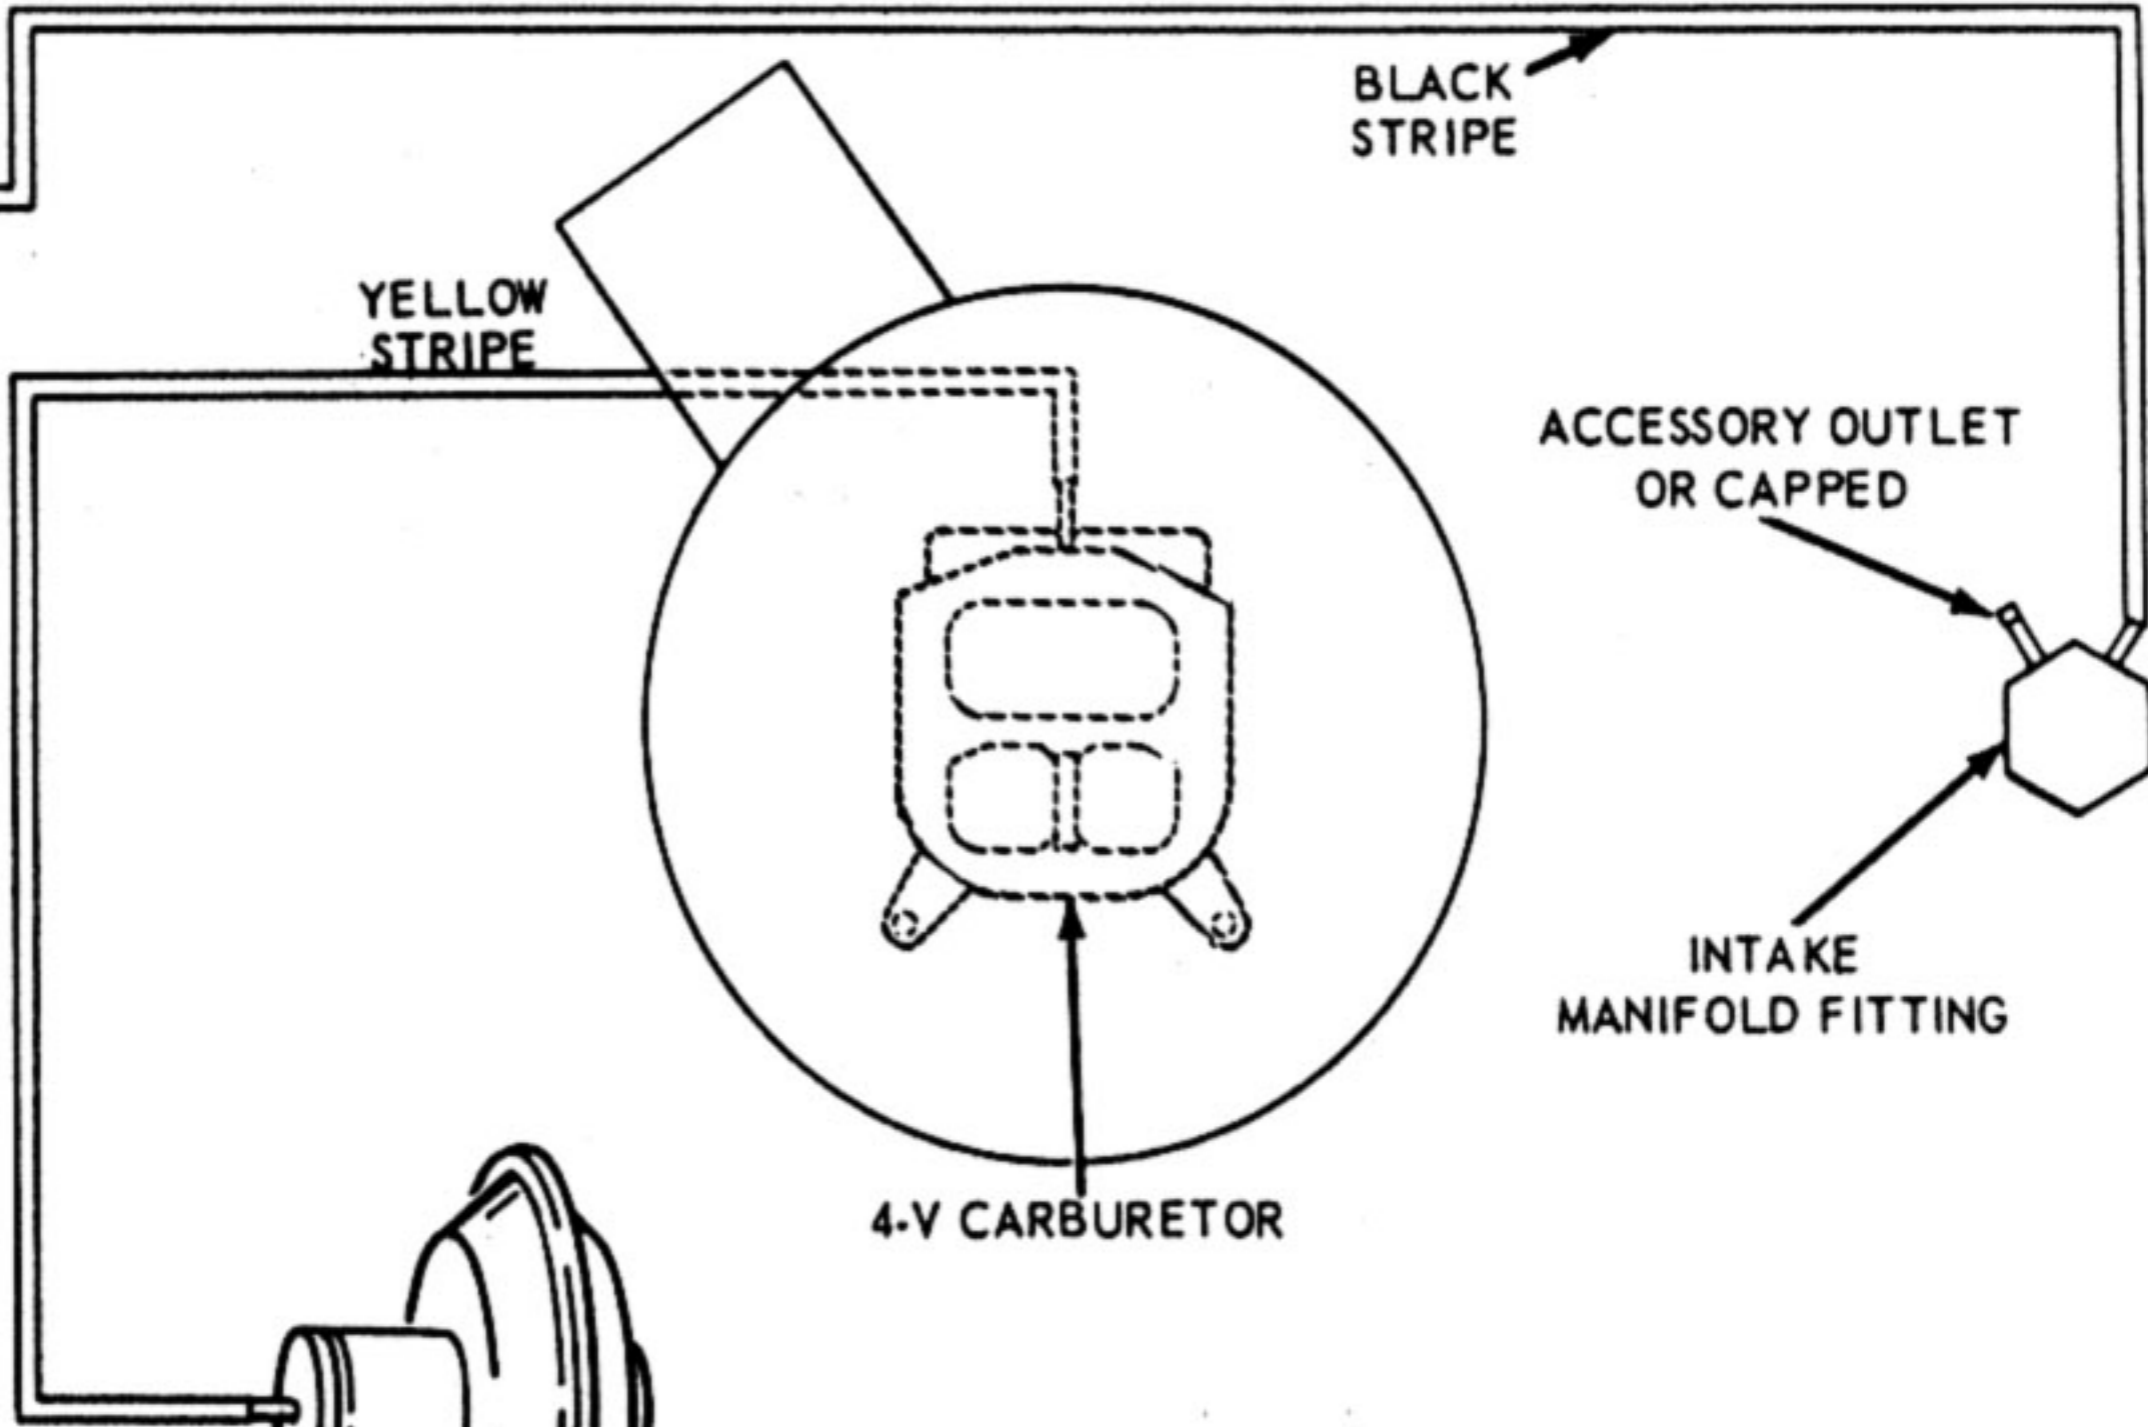

AIR BYPASS VALVE

BLACK STRIPE

YELLOW STRIPE

ACCESSORY OUTLET OR CAPPED

INTAKE MANIFOLD FITTING

4-V CARBURETOR

SINGLE-DIAPHRAGM DISTRIBUTOR