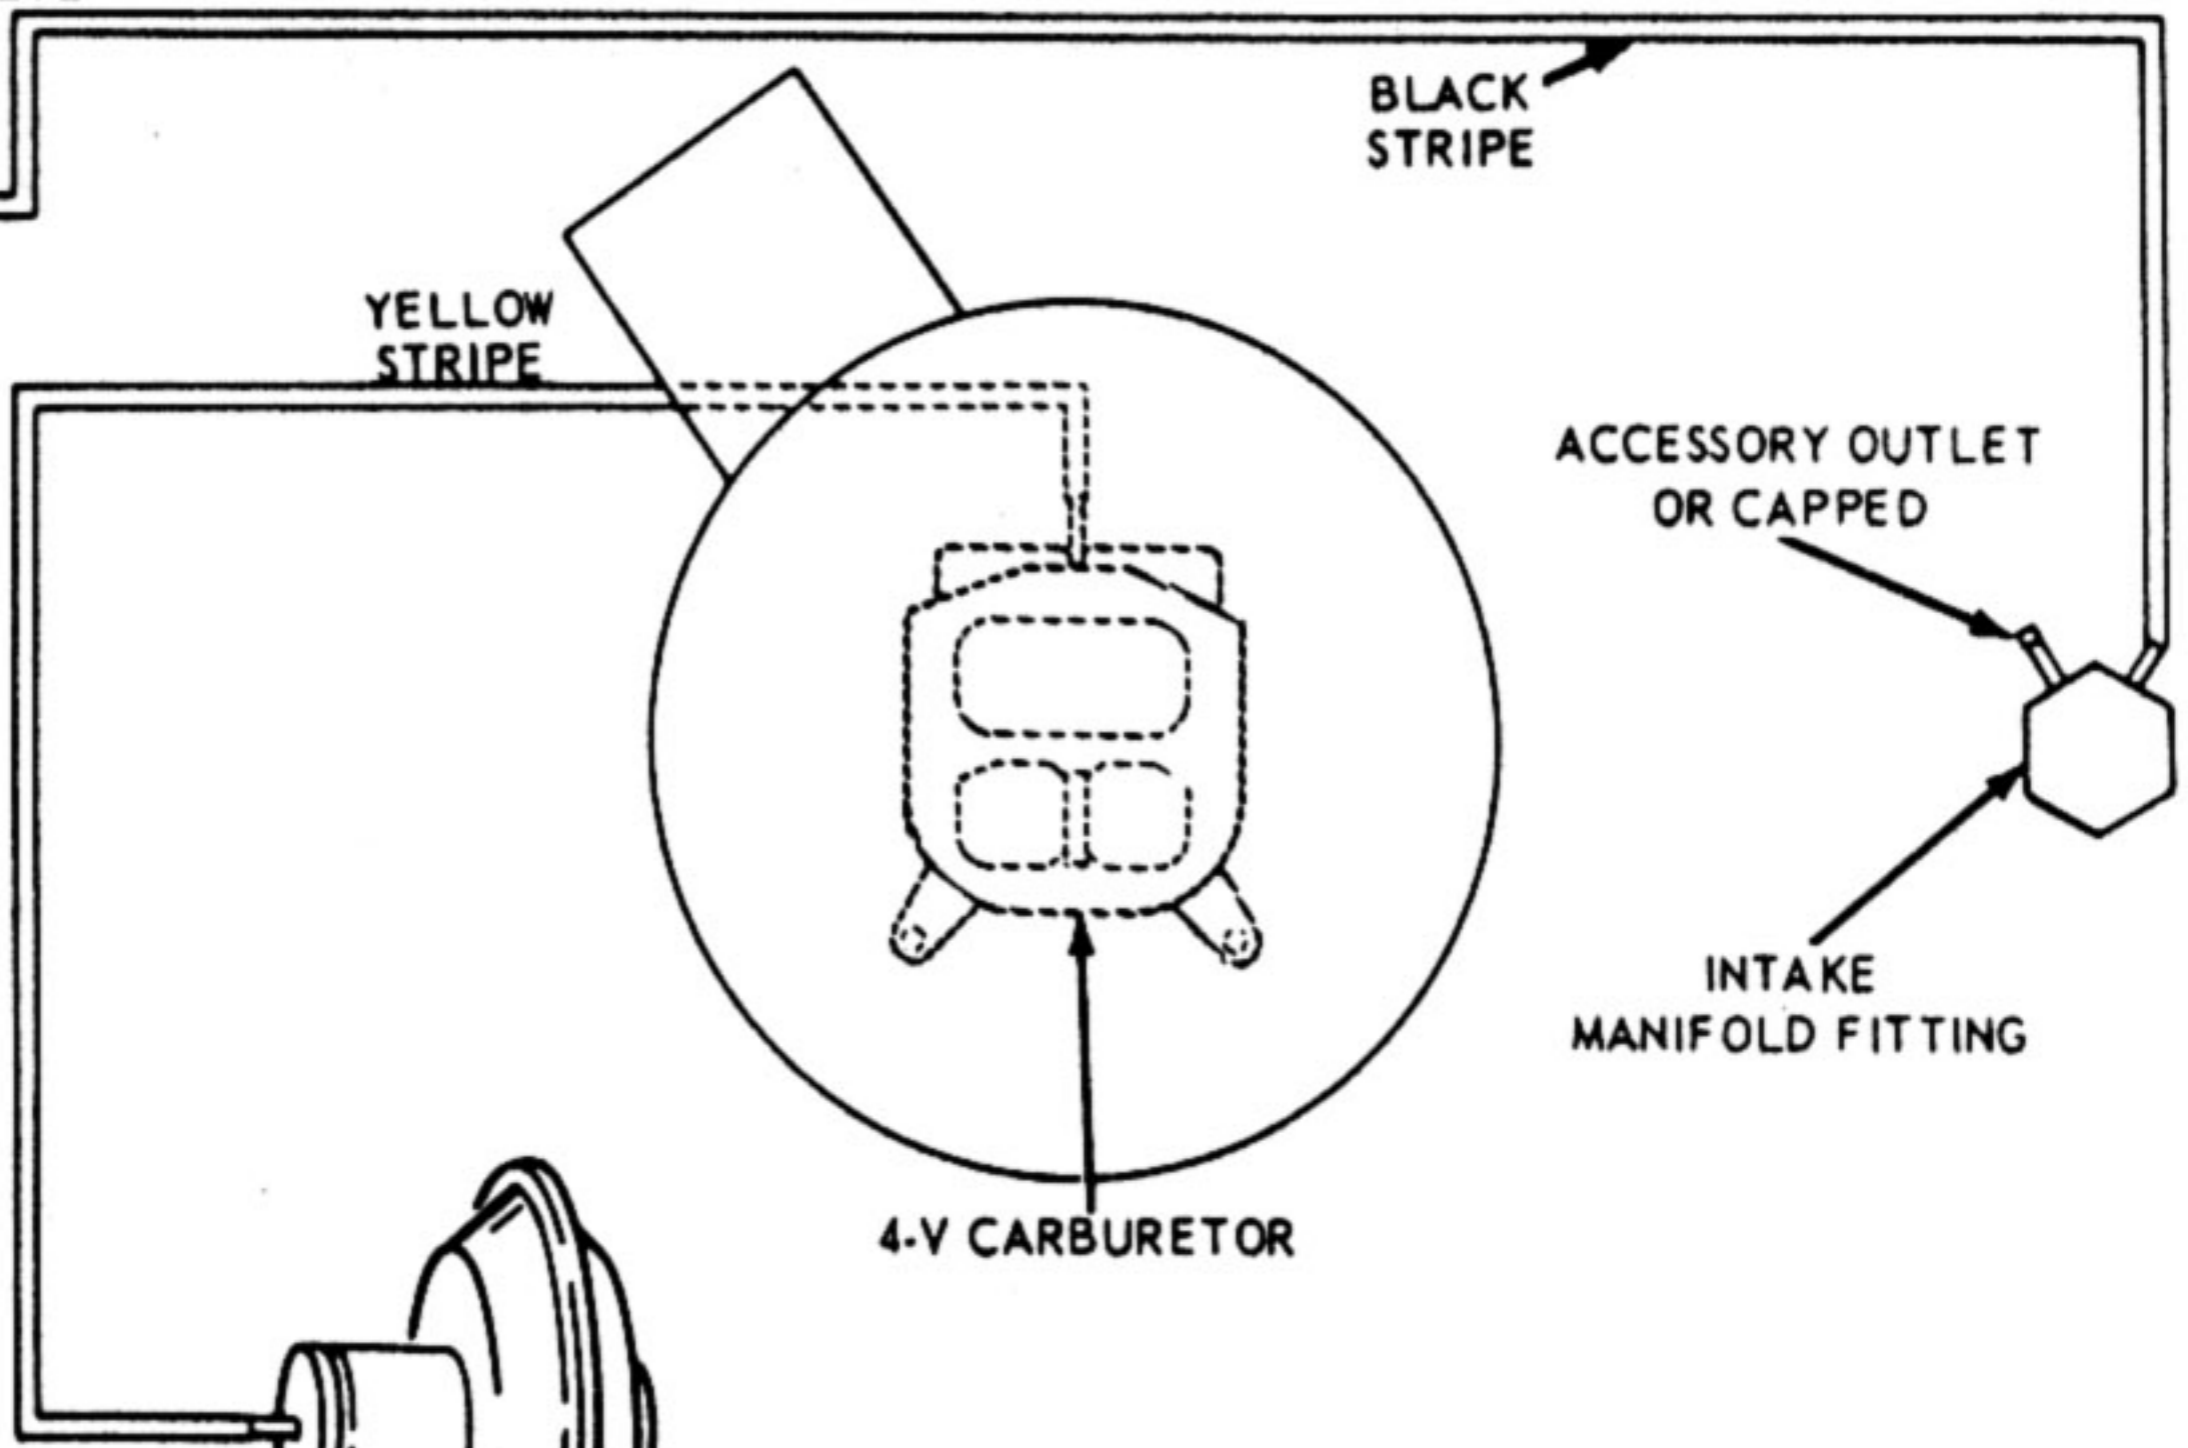

AIR BYPASS VALVE

BLACK STRIPE

YELLOW STRIPE

ACCESSORY OUTLET OR CAPPED

INTAKE MANIFOLD FITTING

4-V CARBURETOR

SINGLE-DIAPHRAGM DISTRIBUTOR